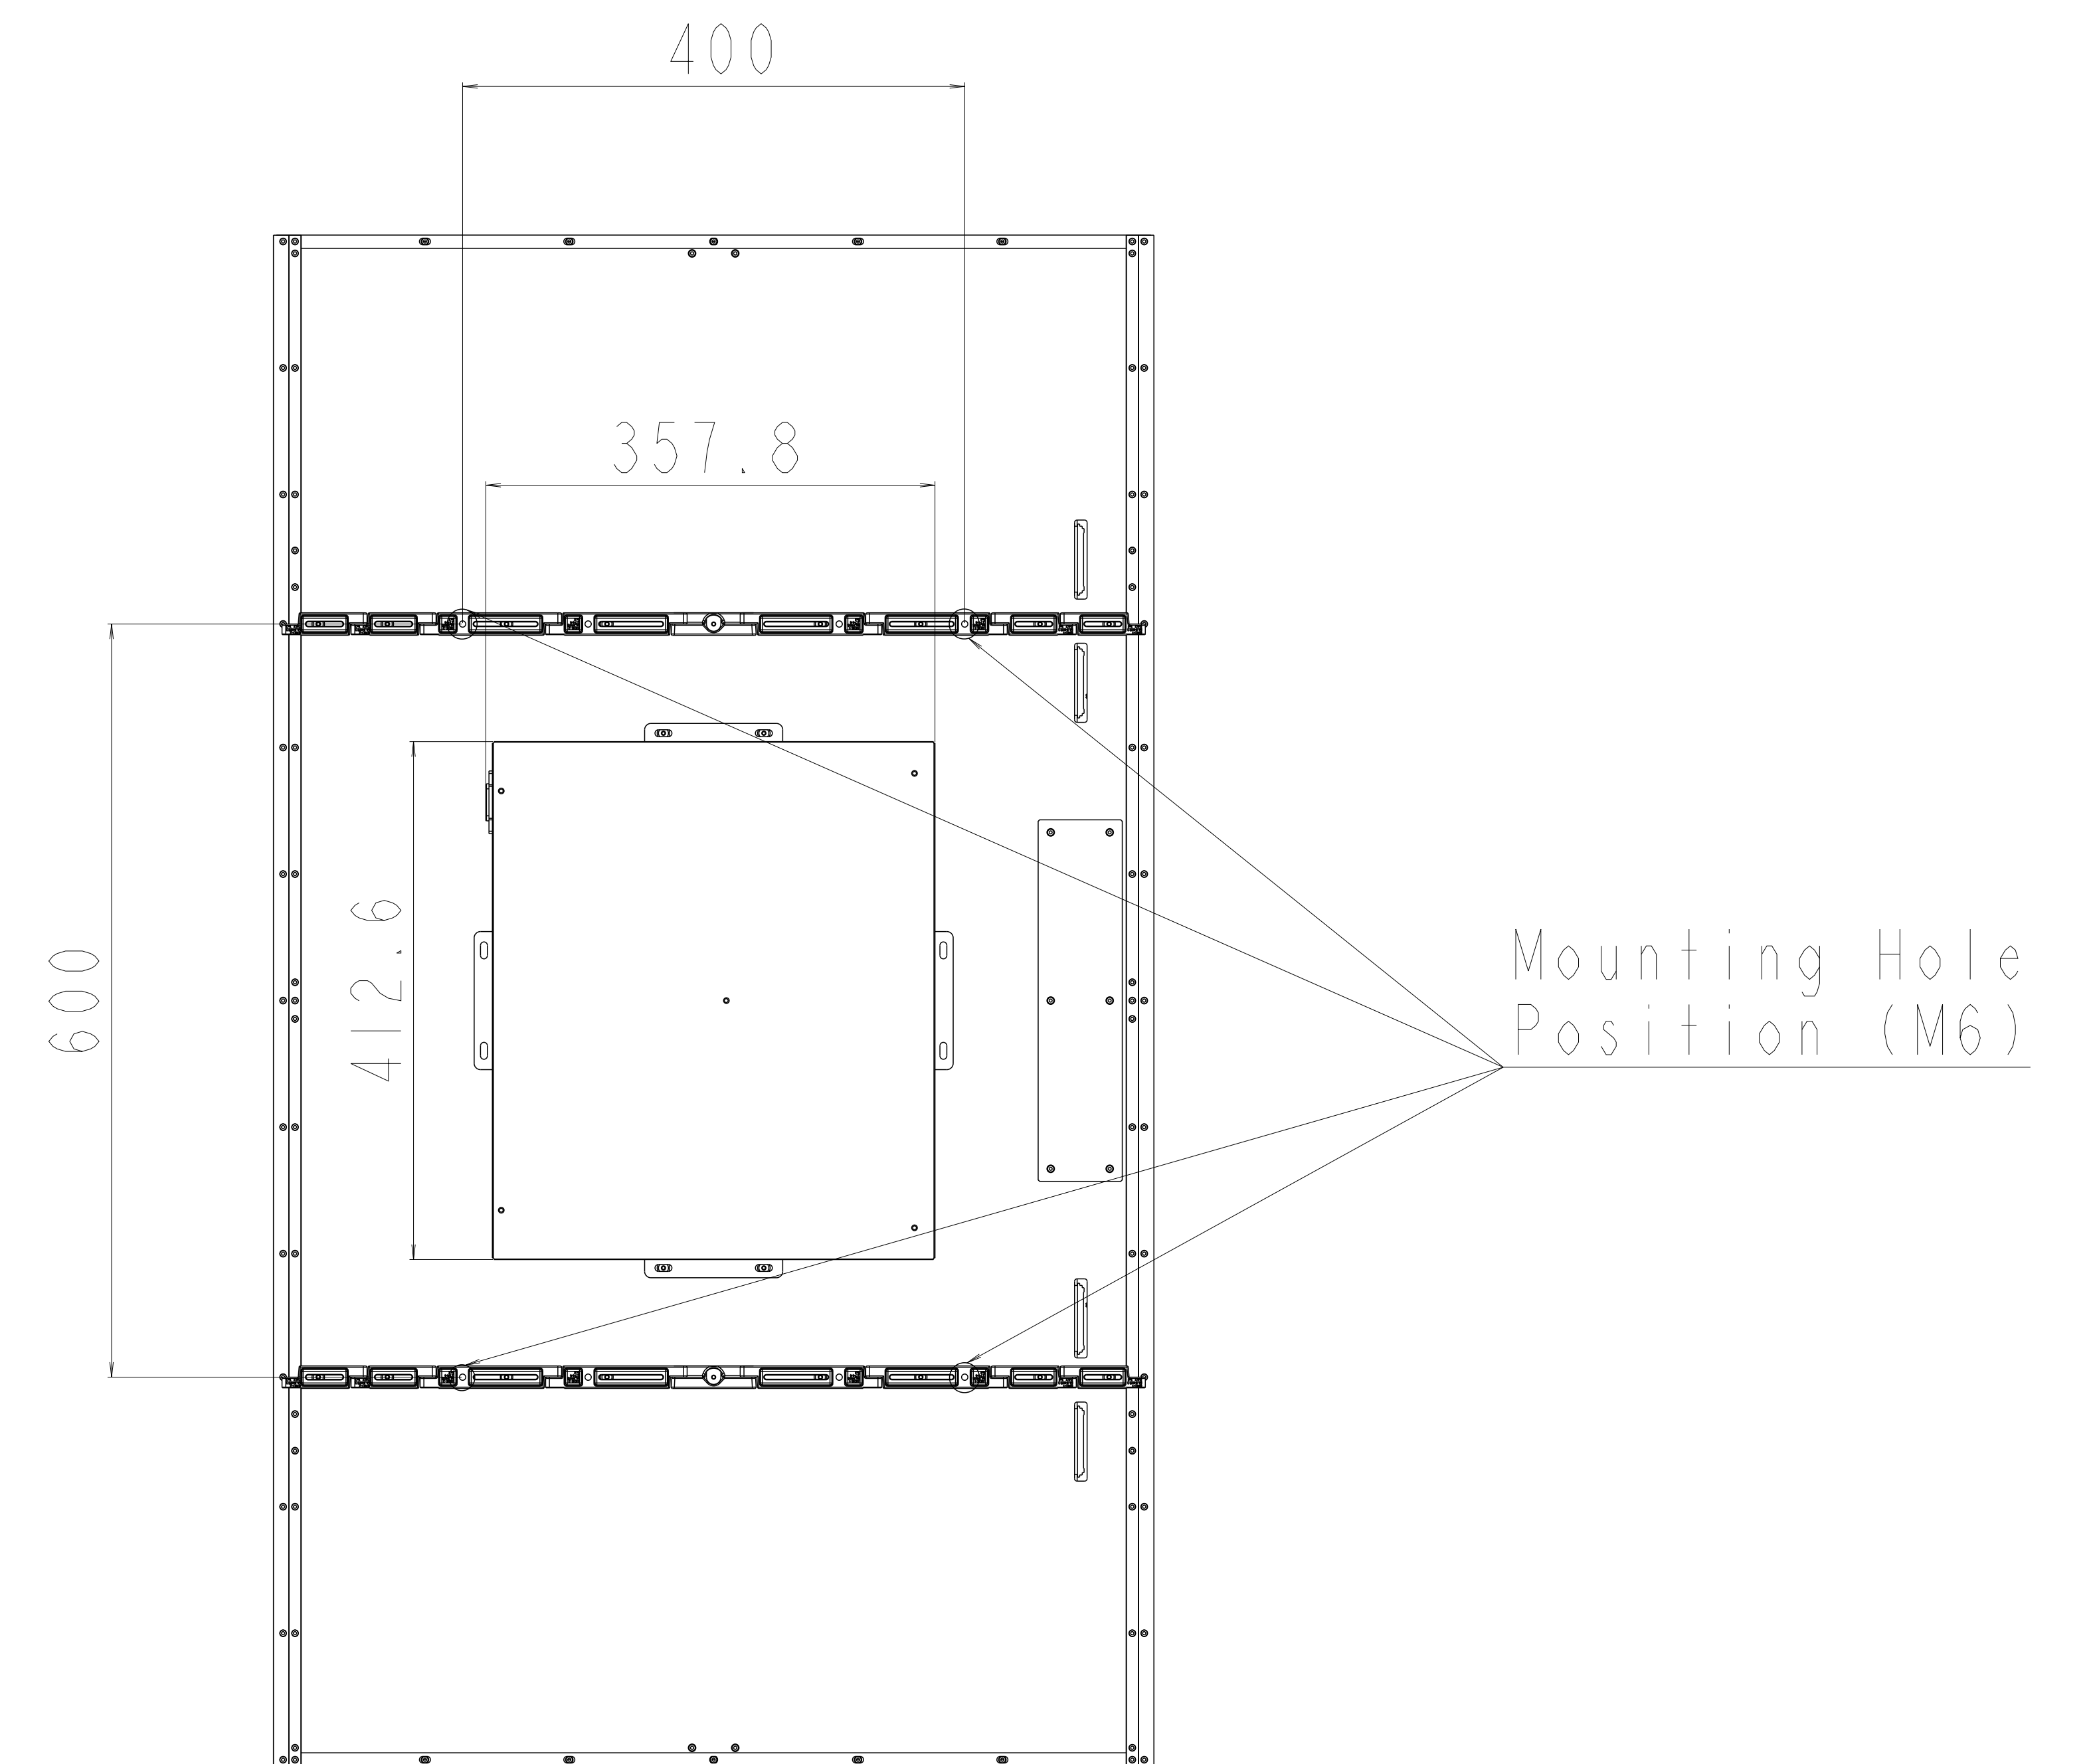

[Top View]

[OLED OPEN FRAME]
[55EF5E-P]

[PORTRAIT OR, FLAT]
[UNIT : mm]
[SCALE : 1/1]

[Front View]

[Side View]

[Back View]