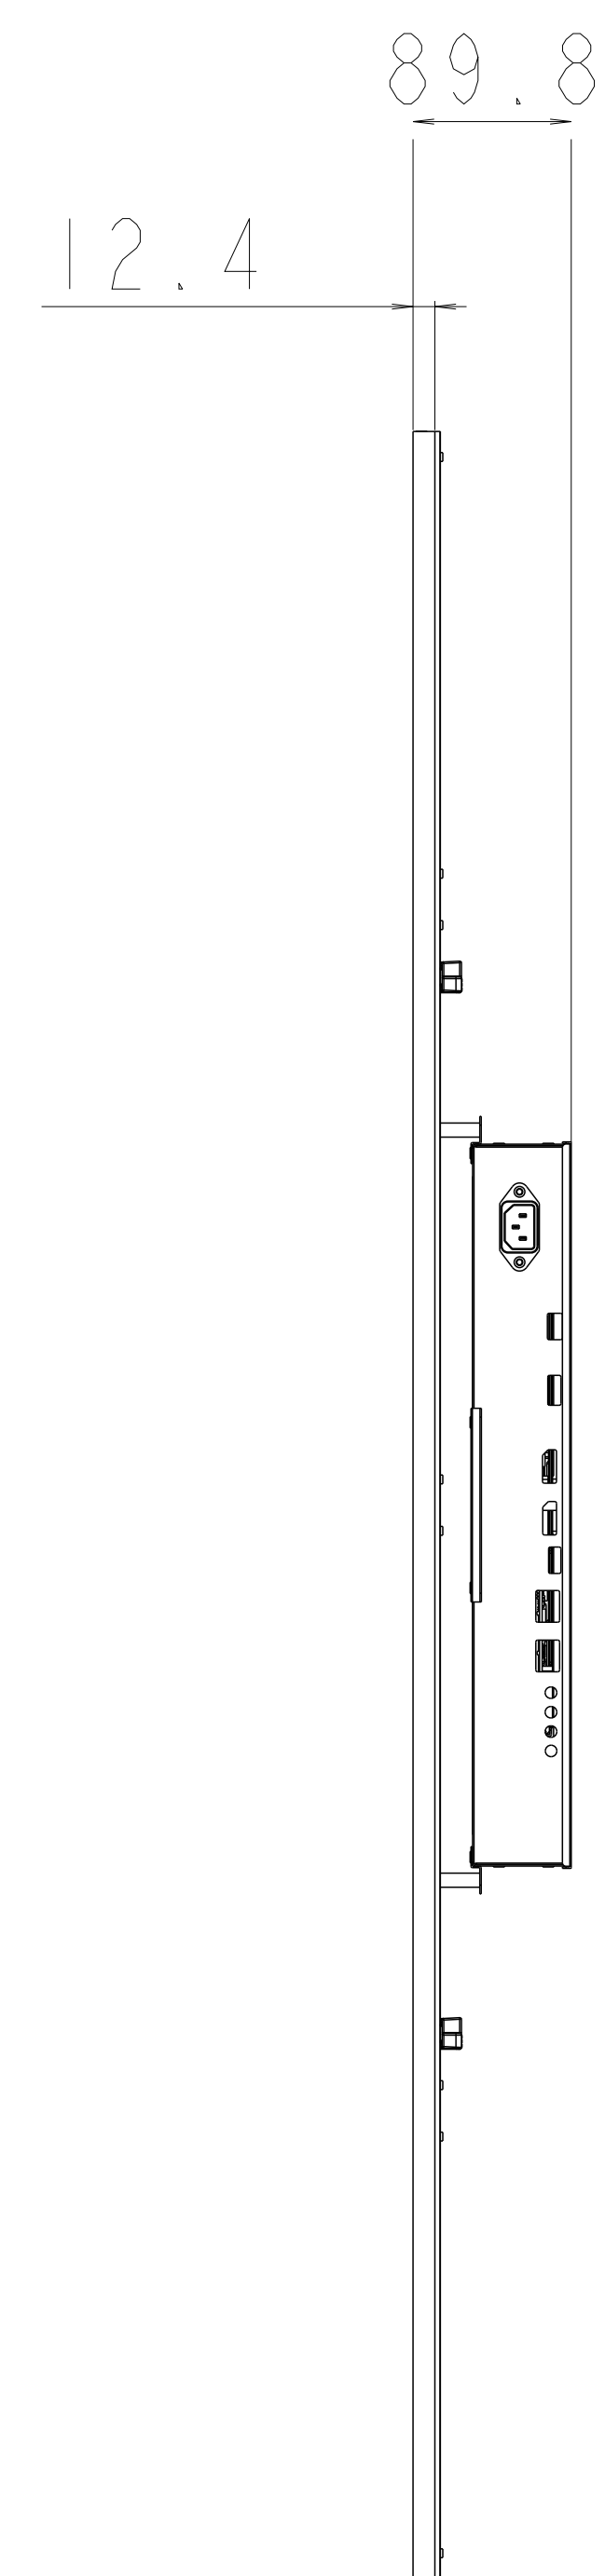

[Top View]

[OLED OPEN FRAME]
[55EF5E-P]

[PORTRAIT OR, FLAT]
[UNIT : mm]
[SCALE : 1/1]

[Front View]

[Side View]

[Back View]