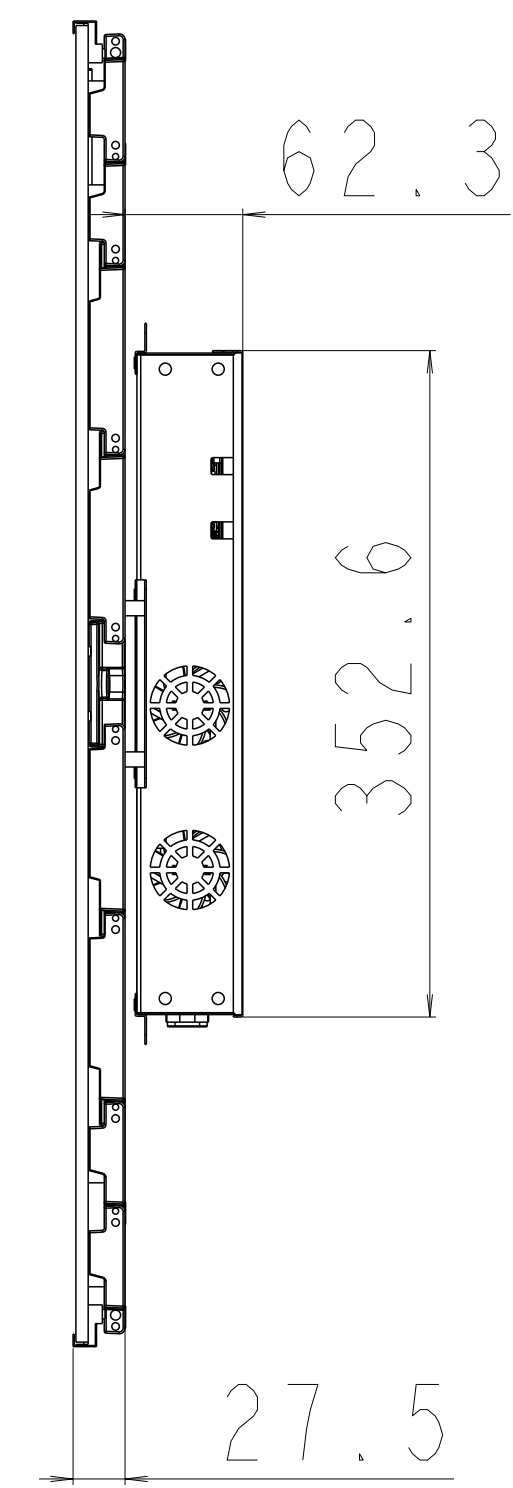

[Top View]

[OLED OPEN FRAME]
[55EF5E-P]

[PORTRAIT OR, FLAT]
[UNIT : mm]
[SCALE : 1/1]

[Front View]

[Side View]

[Back View]