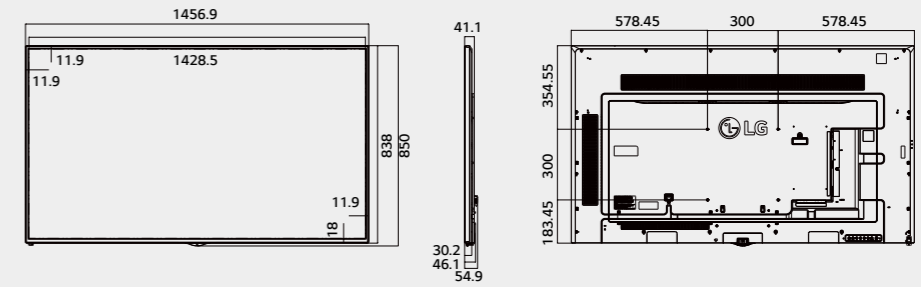

Detachable logo

The detachable logo allows for installation in the desired orientation: landscape or portrait mode.

Dimensions (unit: mm)

65"

1,456.9 x 838 x 41.1 / 27.7 kg

55"

1,238 x 714.9 x 38.6 / 17.3 kg

49"

1,102.2 x 638.5 x 38.6 / 14.1 kg

43"

969.6 x 563.9 x 38.6 / 9.8 kg

32"

729.4 x 428.9 x 55.5 / 5.2 kg