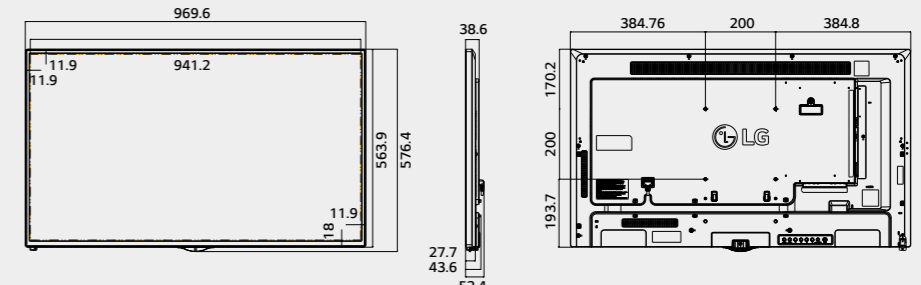

Detachable logo

The detachable logo allows for installation in the desired orientation: landscape or portrait mode.

Dimensions (unit: mm)

65"

1,456.9 x 838 x 41.1 / 27.7 kg

55"

1,238 x 714.9 x 38.6 / 17.3 kg

49"

1,102.2 x 638.5 x 38.6 / 14.1 kg

43"

969.6 x 563.9 x 38.6 / 9.8 kg

32"

729.4 x 428.9 x 55.5 / 5.2 kg