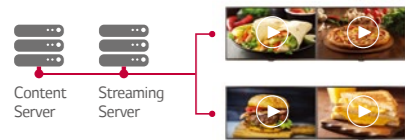

Key Features

Support Network Protocol

IP Streaming Protocol

Various types of IP video streaming protocol are supported, such as RTSP/RTP, MMS, HLS and MPEG-2 TS*.

*RTSP (Real-Time Streaming Protocol), RTP (Real-time Transport Protocol), MMS (Microsoft Media Server), HLS (http live streaming)