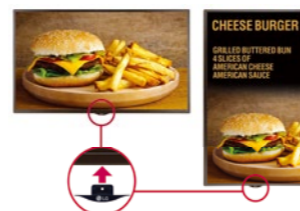

Detachable logo

The detachable logo allows for installation in the desired orientation: landscape or portrait mode.

Dimensions (unit: mm)

65"

1,456.9 x 838 x 41.1 / 27.7 kg

55"

1,238 x 714.9 x 38.6 / 17.3 kg