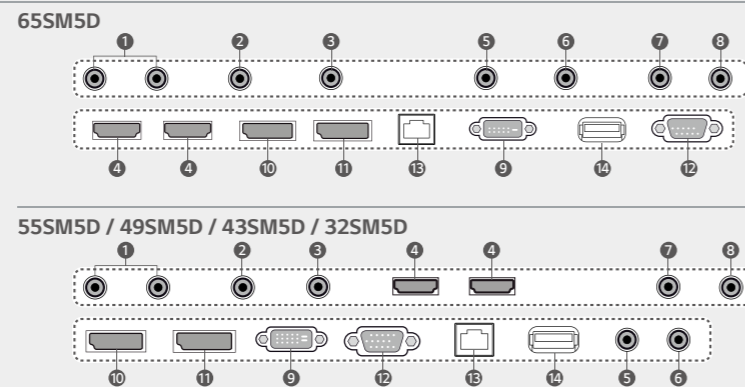

Connectivity

- 1 SPEAKER OUT
- 2 AUDIO IN
- 3 AUDIO OUT
- 4 HDMI
- 5 RS-232C IN
- 6 RS-232C OUT
- 7 PIXEL SENSOR
- 8 IR & LIGHT SENSOR
- 9 DVI-D IN
- 10 DP IN
- 11 DP OUT
- 12 RGB IN
- 13 LAN
- 14 USB 3.0

Download LG Commercial Display Mobile App

Learn more www.lg.com/b2b
YouTube [youtube.com/c/LGCommercialDisplay](https://www.youtube.com/c/LGCommercialDisplay)

LG may make changes to specifications and product descriptions without notice.
Copyright © 2017 LG Electronics Inc. All rights reserved. "LG Life's Good" is a registered trademark of LG Corp.
The names of products and brands mentioned here may be the trademarks of their respective owners.