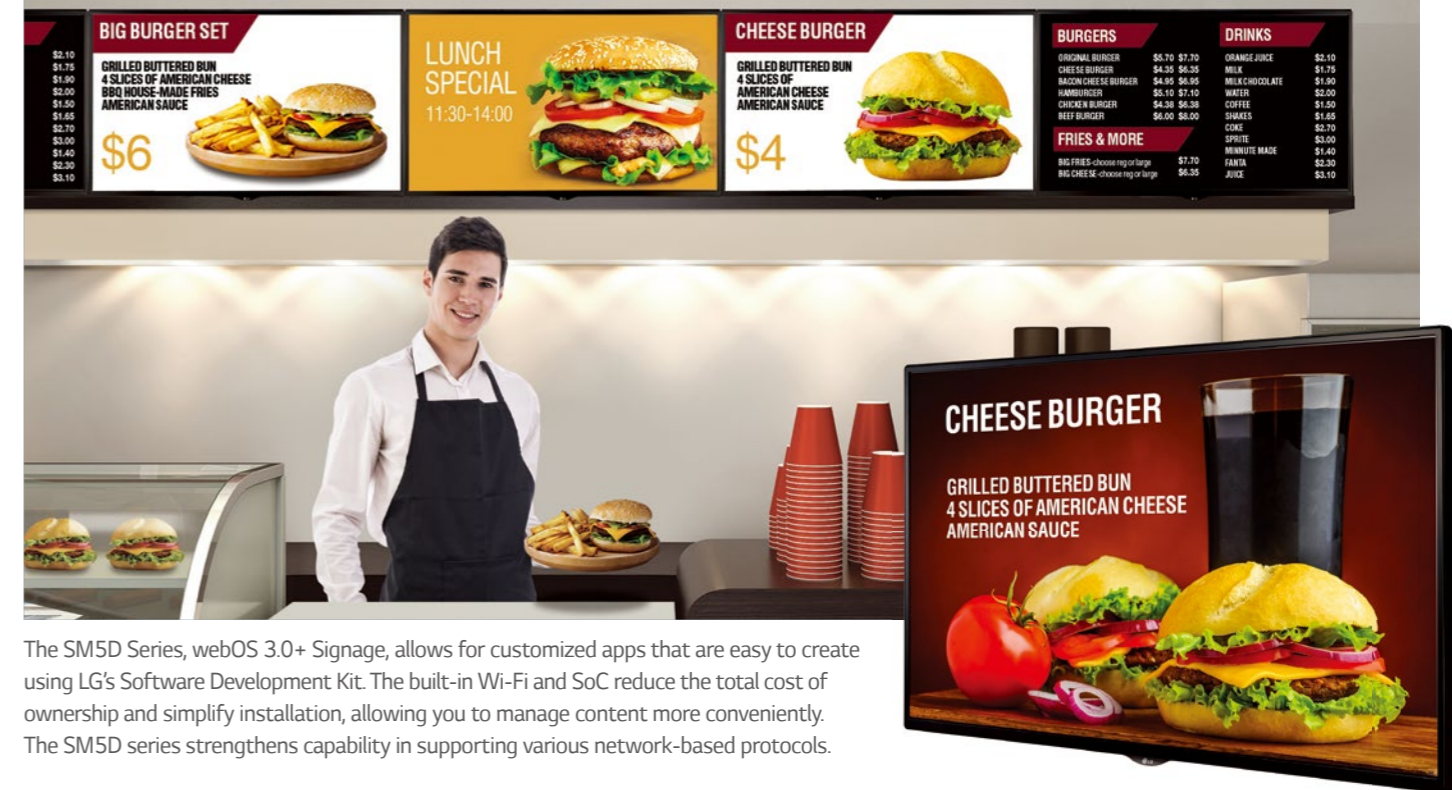

Smart Platform Display with webOS 3.0+ Standard Performance SM5D Series

The SM5D Series, webOS 3.0+ Signage, allows for customized apps that are easy to create using LG's Software Development Kit. The built-in Wi-Fi and SoC reduce the total cost of ownership and simplify installation, allowing you to manage content more conveniently. The SM5D series strengthens capability in supporting various network-based protocols.