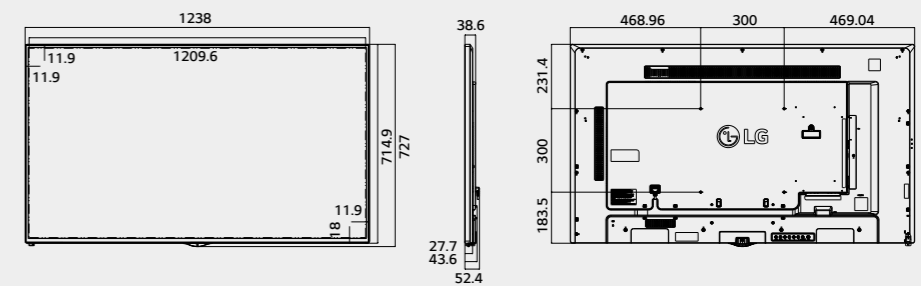

Detachable logo

The detachable logo allows for installation in the desired orientation: landscape or portrait mode.

Dimensions (unit: mm)

65"

1,456.9 x 838 x 41.1 / 27.7 kg

55"

1,238 x 714.9 x 38.6 / 17.3 kg

49"

1,102.2 x 638.5 x 38.6 / 14.1 kg

43"

969.6 x 563.9 x 38.6 / 9.8 kg

32"

729.4 x 428.9 x 55.5 / 5.2 kg