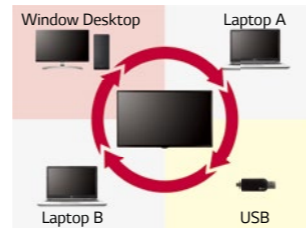

Built-in Wi-Fi

Mirroring

Content sharing is more convenient on a Wi-Fi network.

Soft AP

The SM5D with Soft AP software can operate as a wireless access point for mobile devices.

Convenient Management

Enhanced Connectivity

Through its diverse interface, the signage lets you connect more than one device for optimal use.

Supportive Convenience

BEACON

With BEACON and Bluetooth Low Energy (BLE) supported by SM5D*, retail stores can provide coupons and information in real time.