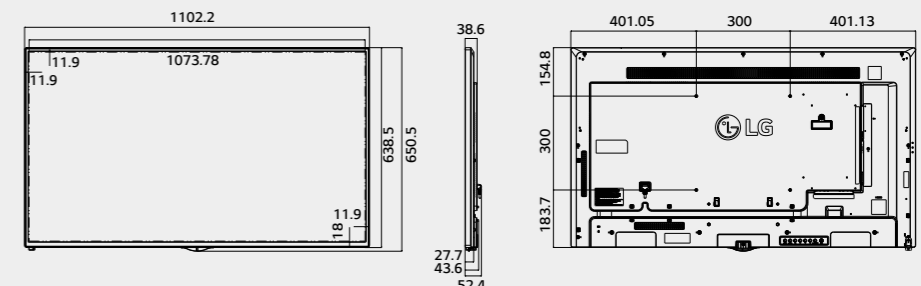

49"

1,102.2 x 638.5 x 38.6 / 14.1 kg